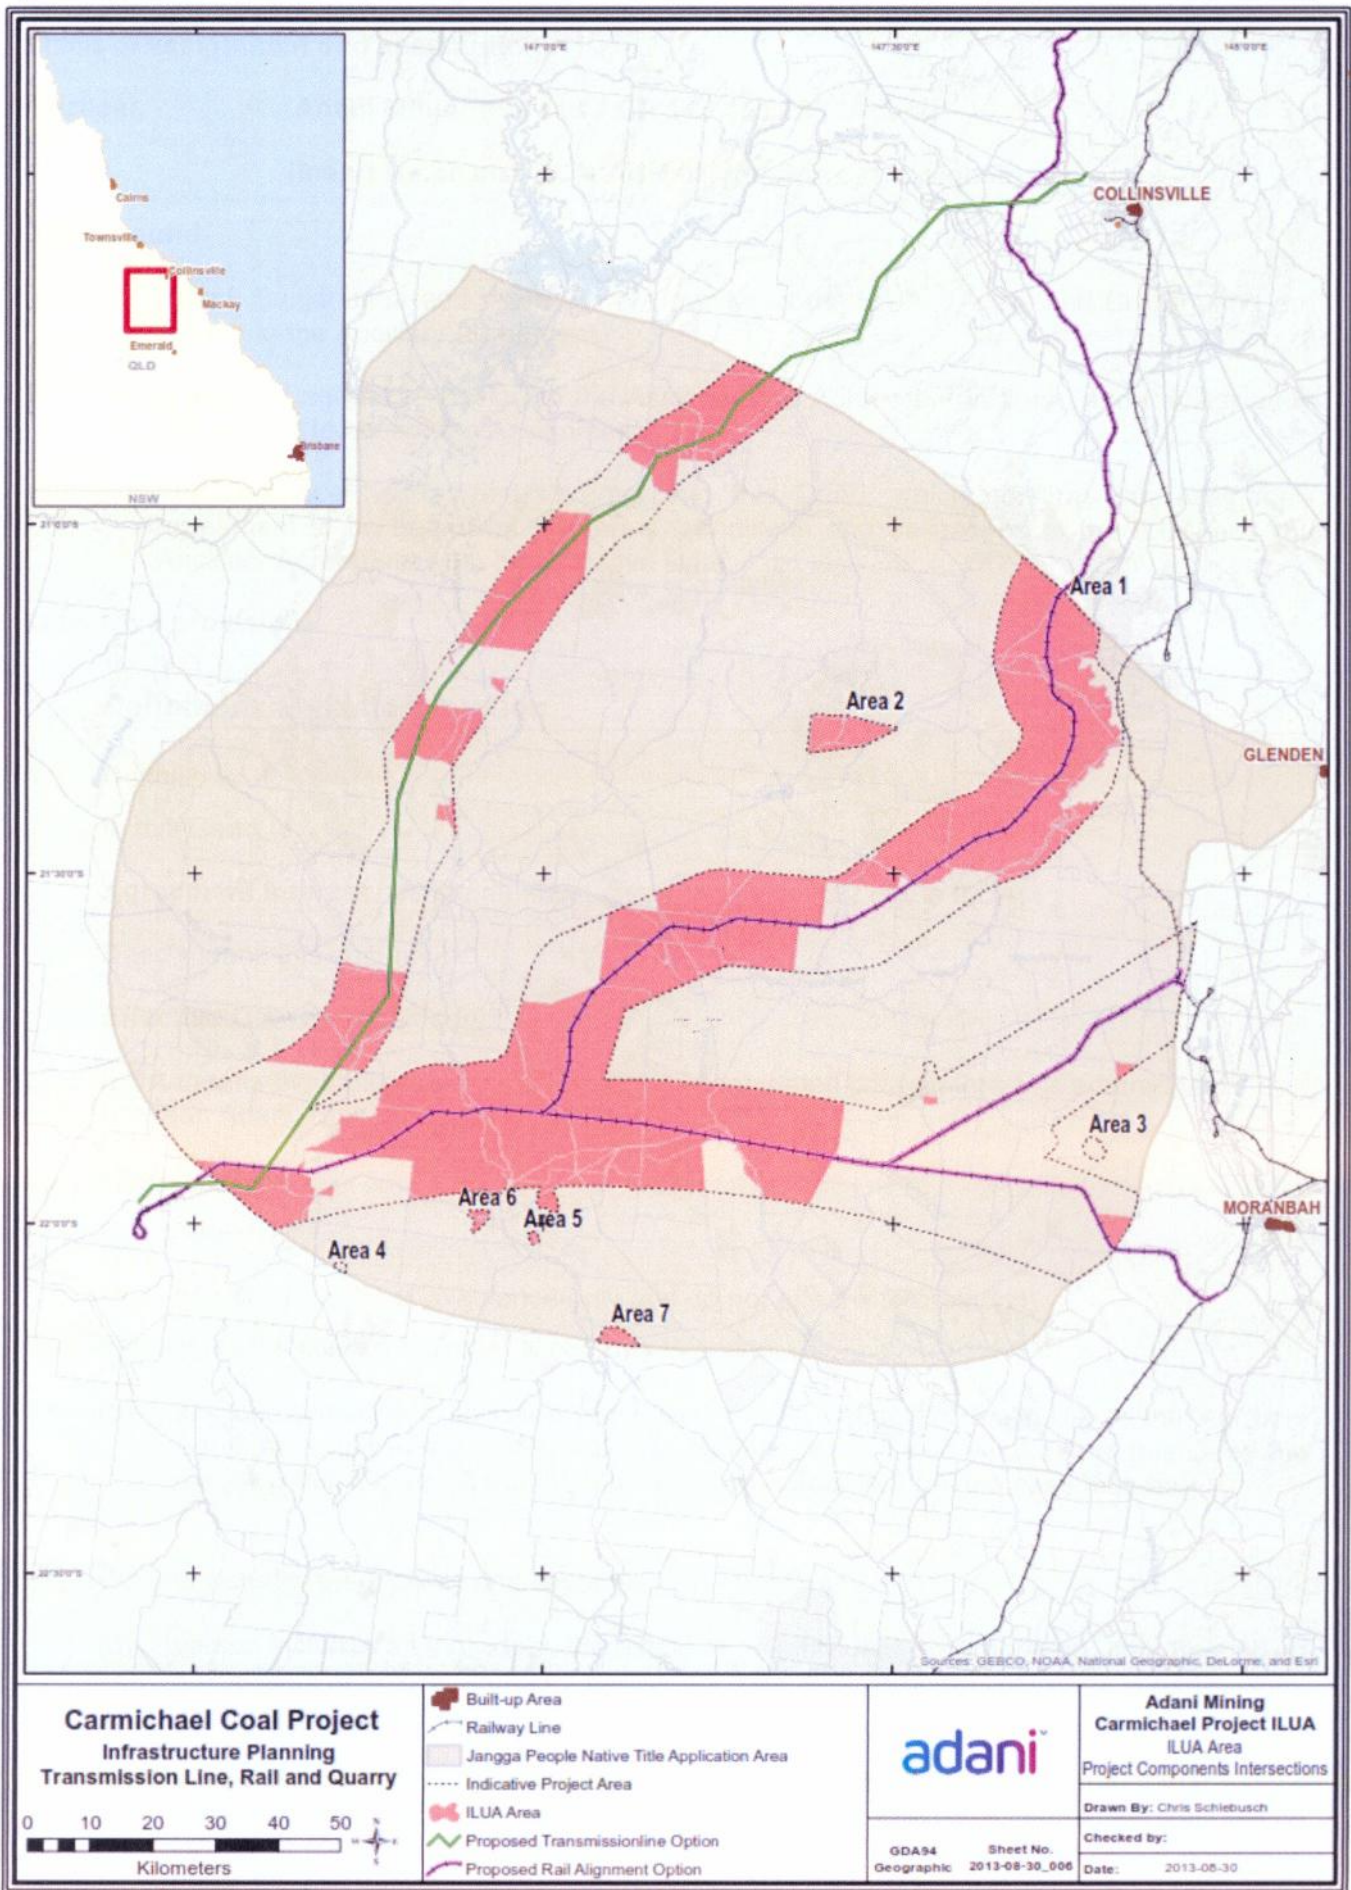

SCHEDULE 2 – MAP OF ILUA AREA